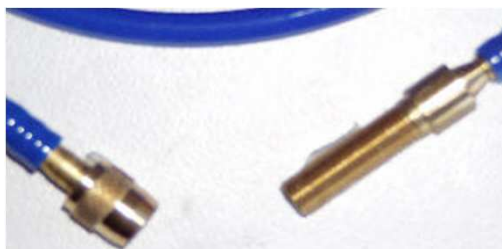

GRHP6TT

**Hosepack 6m Tyre to Tyre Blue**

Tyre to Tyre pressure equalisation hose : 6 Metre Blue Polyurethane pipe, Joins 2 tyres to inflate one from the other, Compact for Storage

GRHP2TECL

**Hosepack 2m Spare Tyre Monitor Blue**

Spare Tyre Filler Monitor Hose : 2 Metre Blue Polyurethane pipe, Schrader Male and Female ends, Compact for Storage

GRHP6QEXT

**Hosepack 6m Quickcoupler Extension**

Quick Coupler Extension Hose : 6 Metre Goodyear 13 Bar reinforced rubber, male and female quick-couplers. To plug into existing quick-coupler socket on Tank or Compressor or in the workshop

GRHP6ARB1/4RD

**Hosepack 6m equivalent ARB, 1/4 Red, Qck M&F, PCL Chuck**

Tyre Inflation Hose, 6 Metre Goodyear 13Bar reinforced rubber, PCL tyre chuck and male quick-coupler tail. Plugs into included quick-coupler female for ARB RDCKA Diff locker Compressor, with 1/4 FFM Tee

GRHP6CT02RD

**Hosepack 6m with 12 Bar Gauge and Handset**

6 Metre Goodyear 13Bar reinforced rubber, 12 Bar Rubber Handset and male quick-coupler tail. To plug into existing quick-coupler female socket on Tank or Compressor or workshop