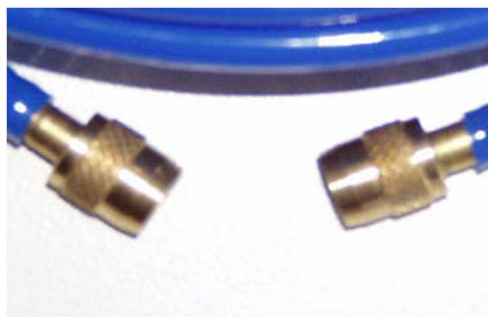

GRHP6TT

**Hosepack 6m Tyre to Tyre Blue**

Tyre to Tyre pressure equalisation hose : 6 Metre Blue Polyurethane pipe, Joins 2 tyres to inflate one from the other, Compact for Storage

GRHP2TECL

**Hosepack 2m Spare Tyre Monitor Blue**

Spare Tyre Filler Monitor Hose : 2 Metre Blue Polyurethane pipe, Schrader Male and Female ends, Compact for Storage

GRHP6QEXT

**Hosepack 6m Quickcoupler Extension**

Quick Coupler Extension Hose : 6 Metre Goodyear 13 Bar reinforced rubber, male and female quick-couplers. To plug into existing quick-coupler socket on Tank or Compressor or in the workshop

GRHP6ARB1/4RD

**Hosepack 6m equivalent ARB, 1/4 Red, Qck M&F, PCL Chuck**

Tyre Inflation Hose, 6 Metre Goodyear 13Bar reinforced rubber, PCL tyre chuck and male quick-coupler tail. Plugs into included quick-coupler female for ARB RDCKA Diff locker Compressor, with 1/4 FFM Tee

GRHP6CT02RD

**Hosepack 6m with 12 Bar Gauge and Handset**

6 Metre Goodyear 13Bar reinforced rubber, 12 Bar Rubber Handset and male quick-coupler tail. To plug into existing quick-coupler female socket on Tank or Compressor or workshop